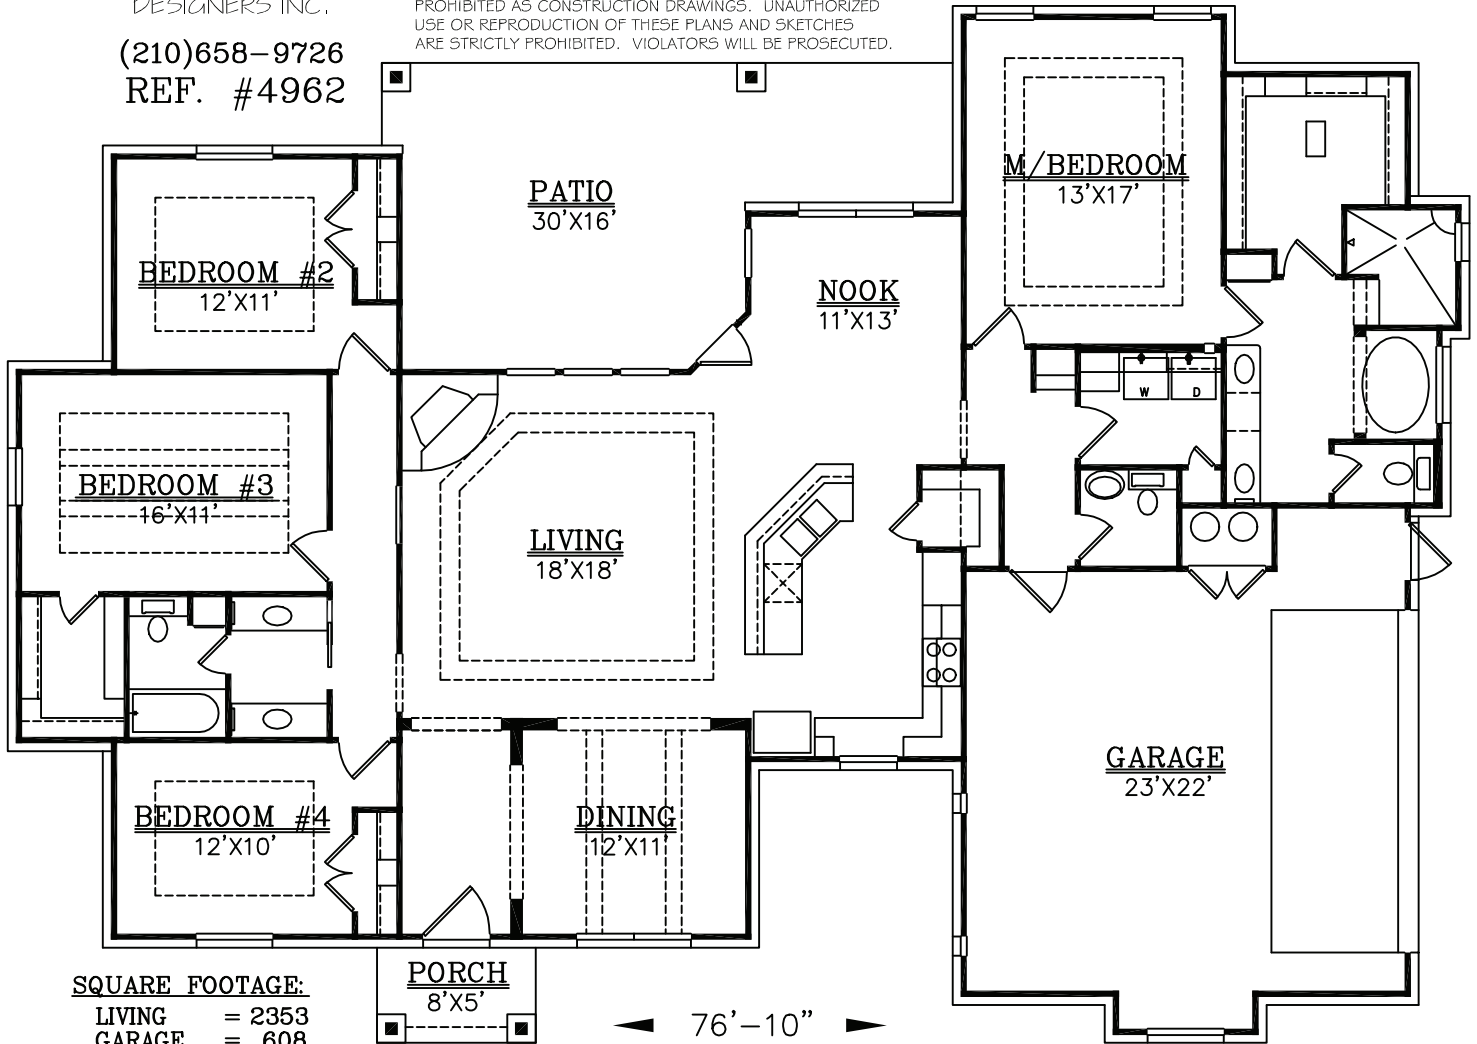

54'-6"

**SQUARE FOOTAGE:**

LIVING	=	2353
GARAGE	=	608
PATIO	=	370
PORCH	=	42

DRAWINGS, PLANS AND SKETCHES ARE THE PROPERTY OF BRIAN SMITH DESIGNERS. PURCHASER'S RIGHT IS CONDITIONAL AND LIMITED TO A ONE TIME USE TO CONSTRUCT A SINGLE PROJECT. PRELIMINARY SKETCHES ARE PROHIBITED AS CONSTRUCTION DRAWINGS. UNAUTHORIZED USE OR REPRODUCTION OF THESE PLANS AND SKETCHES ARE STRICTLY PROHIBITED. VIOLATORS WILL BE PROSECUTED.