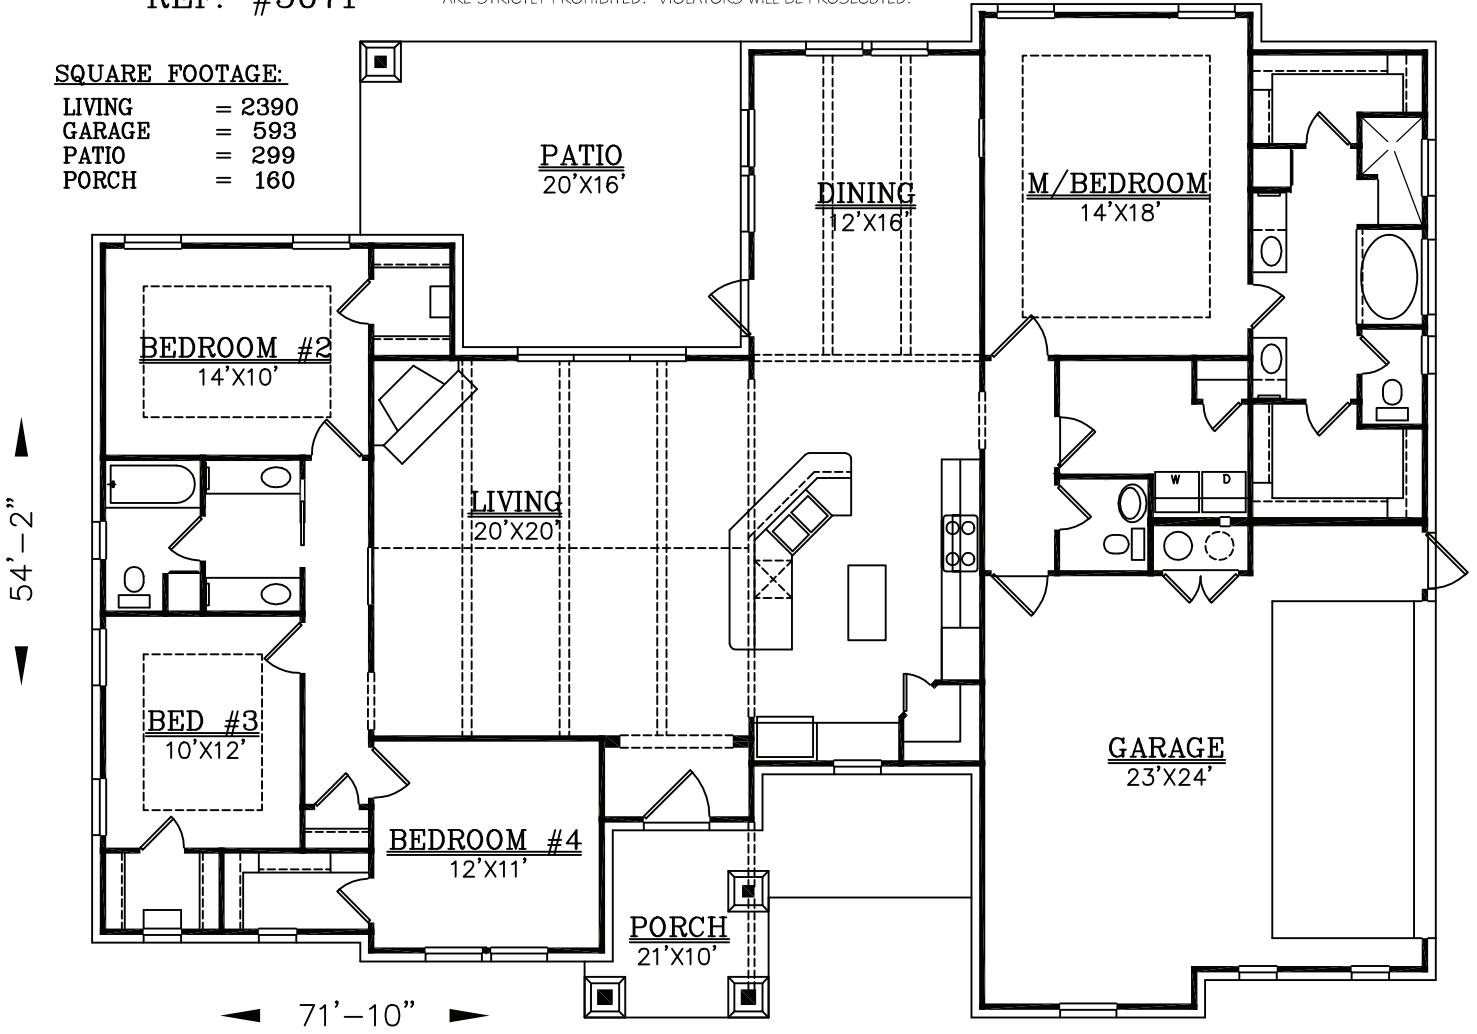

SQUARE FOOTAGE:

LIVING = 2390
GARAGE = 593
PATIO = 299
PORCH = 160

DRAWINGS, PLANS AND SKETCHES ARE THE PROPERTY OF BRIAN SMITH DESIGNERS. PURCHASER'S RIGHT IS CONDITIONAL AND LIMITED TO A ONE TIME USE TO CONSTRUCT A SINGLE PROJECT. PRELIMINARY SKETCHES ARE PROHIBITED AS CONSTRUCTION DRAWINGS. UNAUTHORIZED USE OR REPRODUCTION OF THESE PLANS AND SKETCHES ARE STRICTLY PROHIBITED. VIOLATORS WILL BE PROSECUTED.