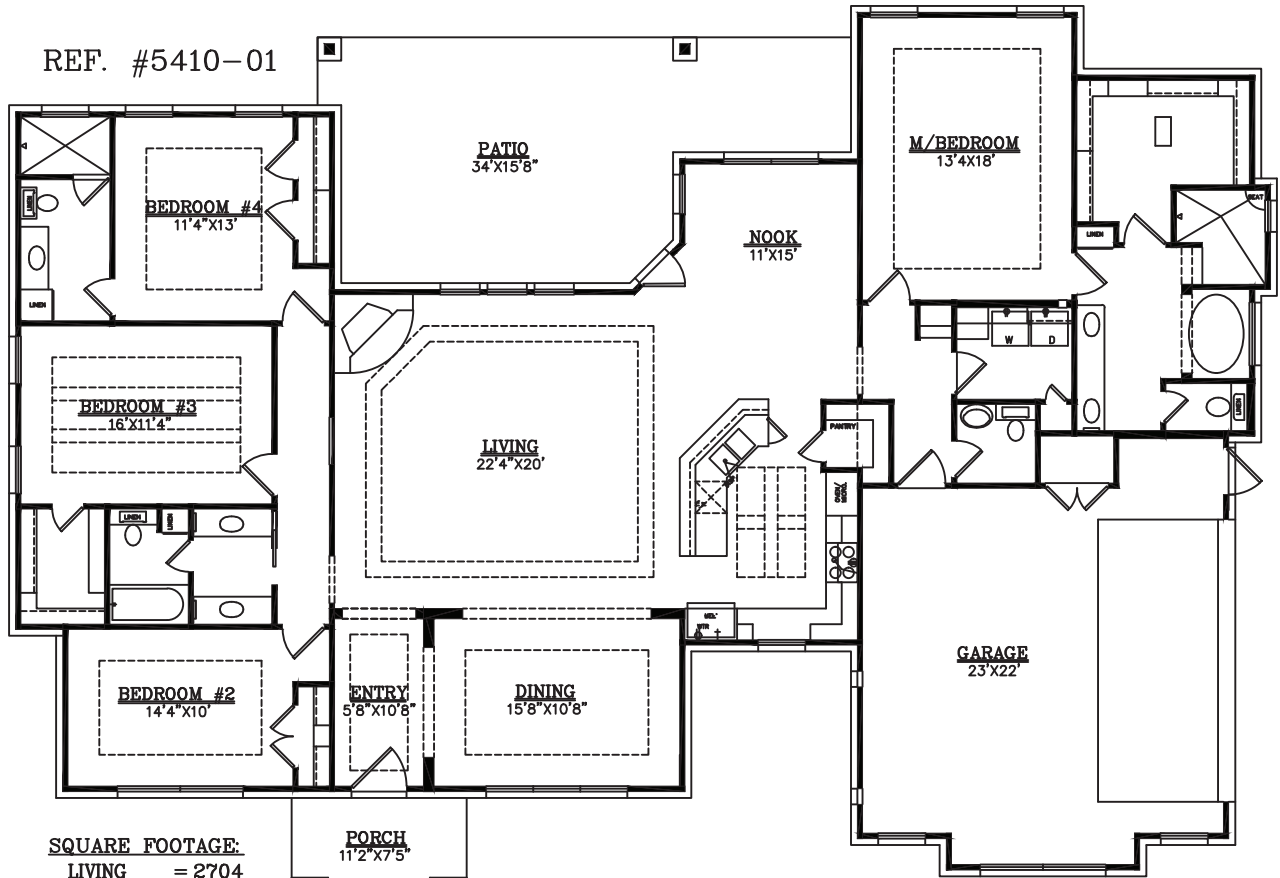

REF. #5410-01

57'-11"

SQUARE FOOTAGE:

LIVING	= 2704
GARAGE	= 616
PATIO	= 417
PORCH	= 83

80'-10"

COPYRIGHT 19 BRIAN SMITH DESIGNERS

DRAWINGS, PLANS AND SKETCHES ARE THE PROPERTY OF BRIAN SMITH DESIGNERS. PURCHASER'S RIGHT IS CONDITIONAL AND LIMITED TO A ONE TIME USE TO CONSTRUCT A SINGLE PROJECT. PRELIMINARY SKETCHES ARE PROHIBITED AS CONSTRUCTION DRAWINGS. UNAUTHORIZED USE OR REPRODUCTION OF THESE PLANS AND SKETCHES ARE STRICTLY PROHIBITED. VIOLATORS WILL BE PROSECUTED.