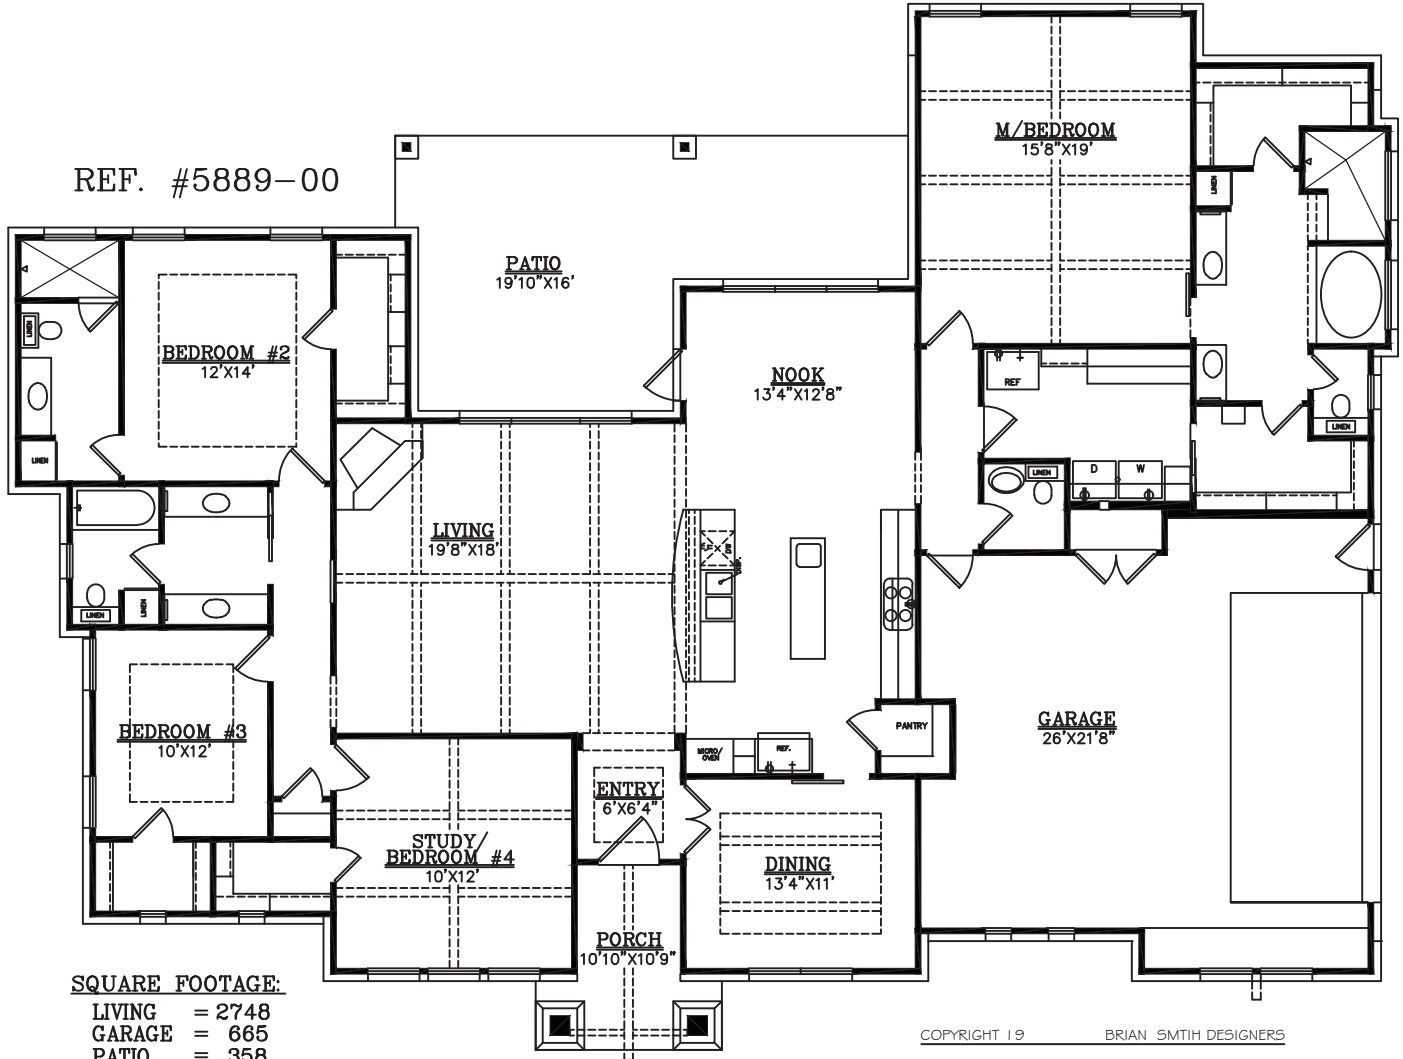

REF. #5889-00

SQUARE FOOTAGE:

- LIVING = 2748
- GARAGE = 665
- PATIO = 358
- PORCH = 84

COPYRIGHT 19 BRIAN SMITH DESIGNERS

DRAWINGS, PLANS AND SKETCHES ARE THE PROPERTY OF BRIAN SMITH DESIGNERS. PURCHASER'S RIGHT IS CONDITIONAL AND LIMITED TO A ONE TIME USE TO CONSTRUCT A SINGLE PROJECT. PRELIMINARY SKETCHES ARE PROHIBITED AS CONSTRUCTION DRAWINGS. UNAUTHORIZED USE OR REPRODUCTION OF THESE PLANS AND SKETCHES ARE STRICTLY PROHIBITED. VIOLATORS WILL BE PROSECUTED.

80'-10"

60'-10"

LEGACY CUSTOM HOMES, LLC

"We build the house. You make the home."

MGLegacyCustomHomes.com