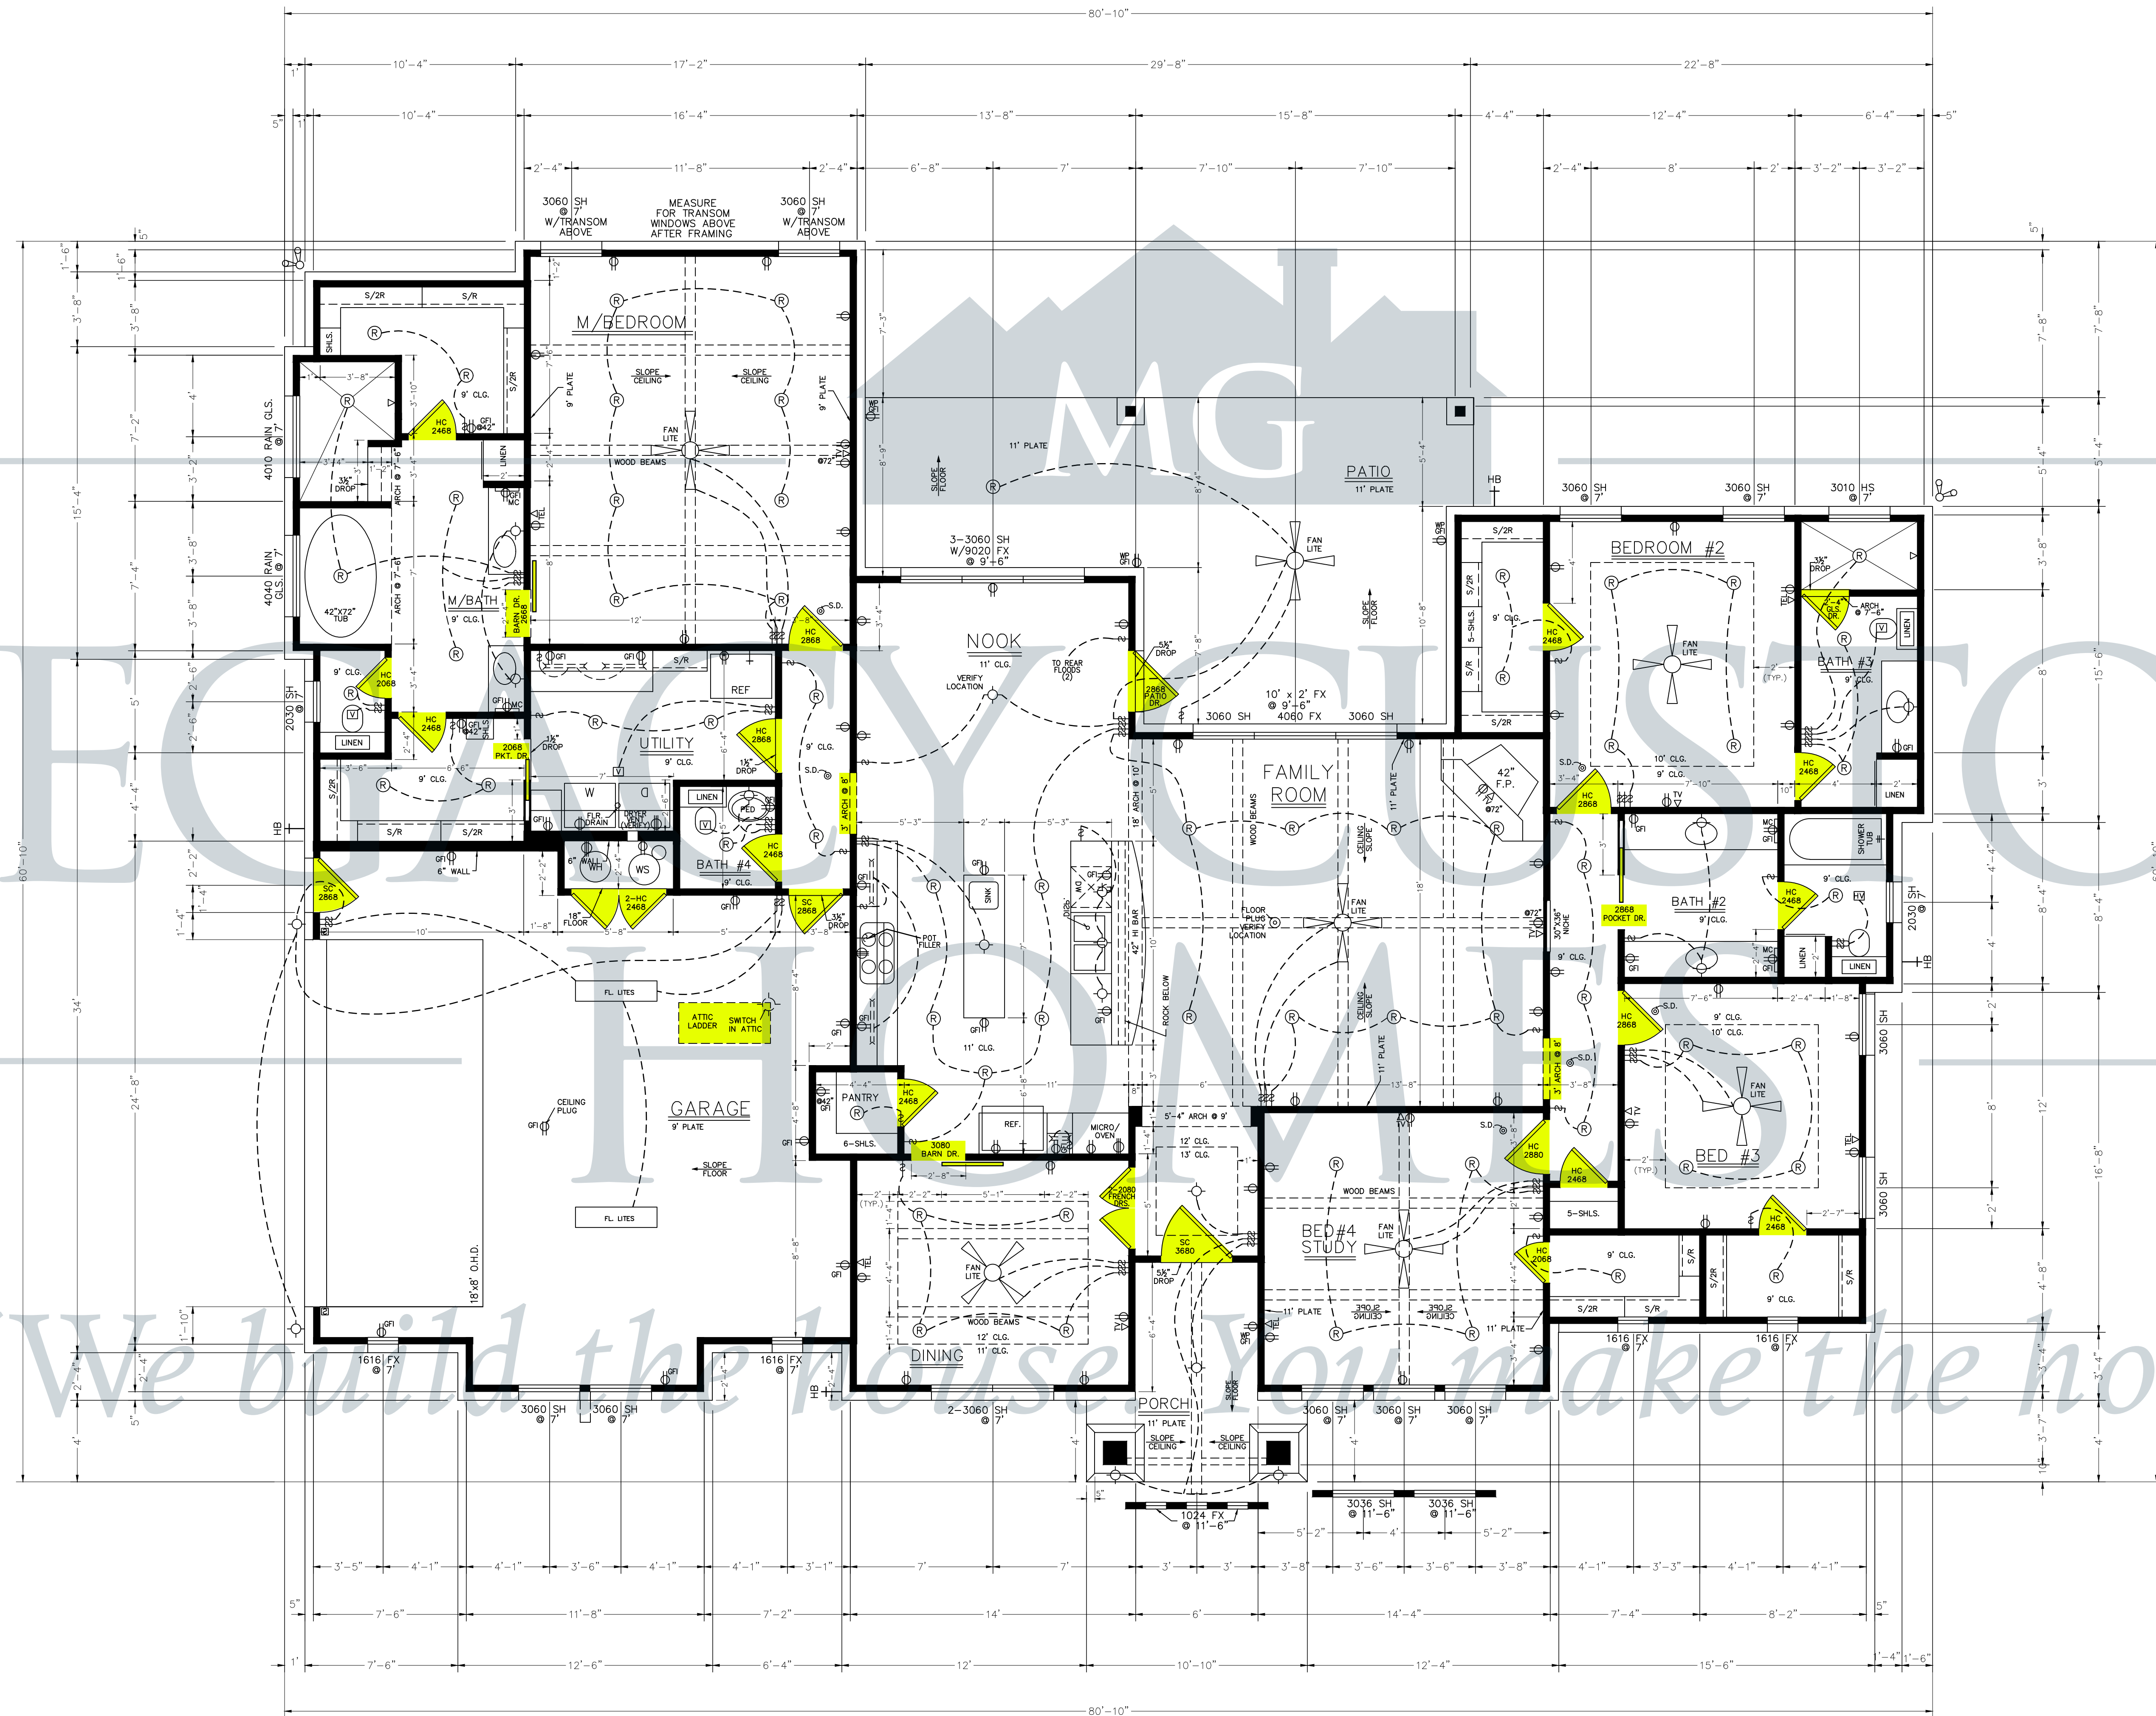

M.G. LEGACY CUSTOM HOMES		ADDRESS	
SQUARE FOOTAGE:			
LIVING	=	2803	
GARAGE	=	661	
PATIO	=	358	
PORCH	=	83	

"We build the house. You make the home."

PLUMBING

M.G. LEGACY CUSTOM HOMES	
ADDRESS	
SQUARE FOOTAGE:	
LIVING	= 2803
GARAGE	= 661
PATIO	= 358
PORCH	= 83

"We build the house. You make the home."

DOORS & SWINGS

M.G. LEGACY CUSTOM HOMES	
ADDRESS	
SQUARE FOOTAGE:	
LIVING	= 2803
GARAGE	= 661
PATIO	= 358
PORCH	= 83

"We build the house. You make the home."