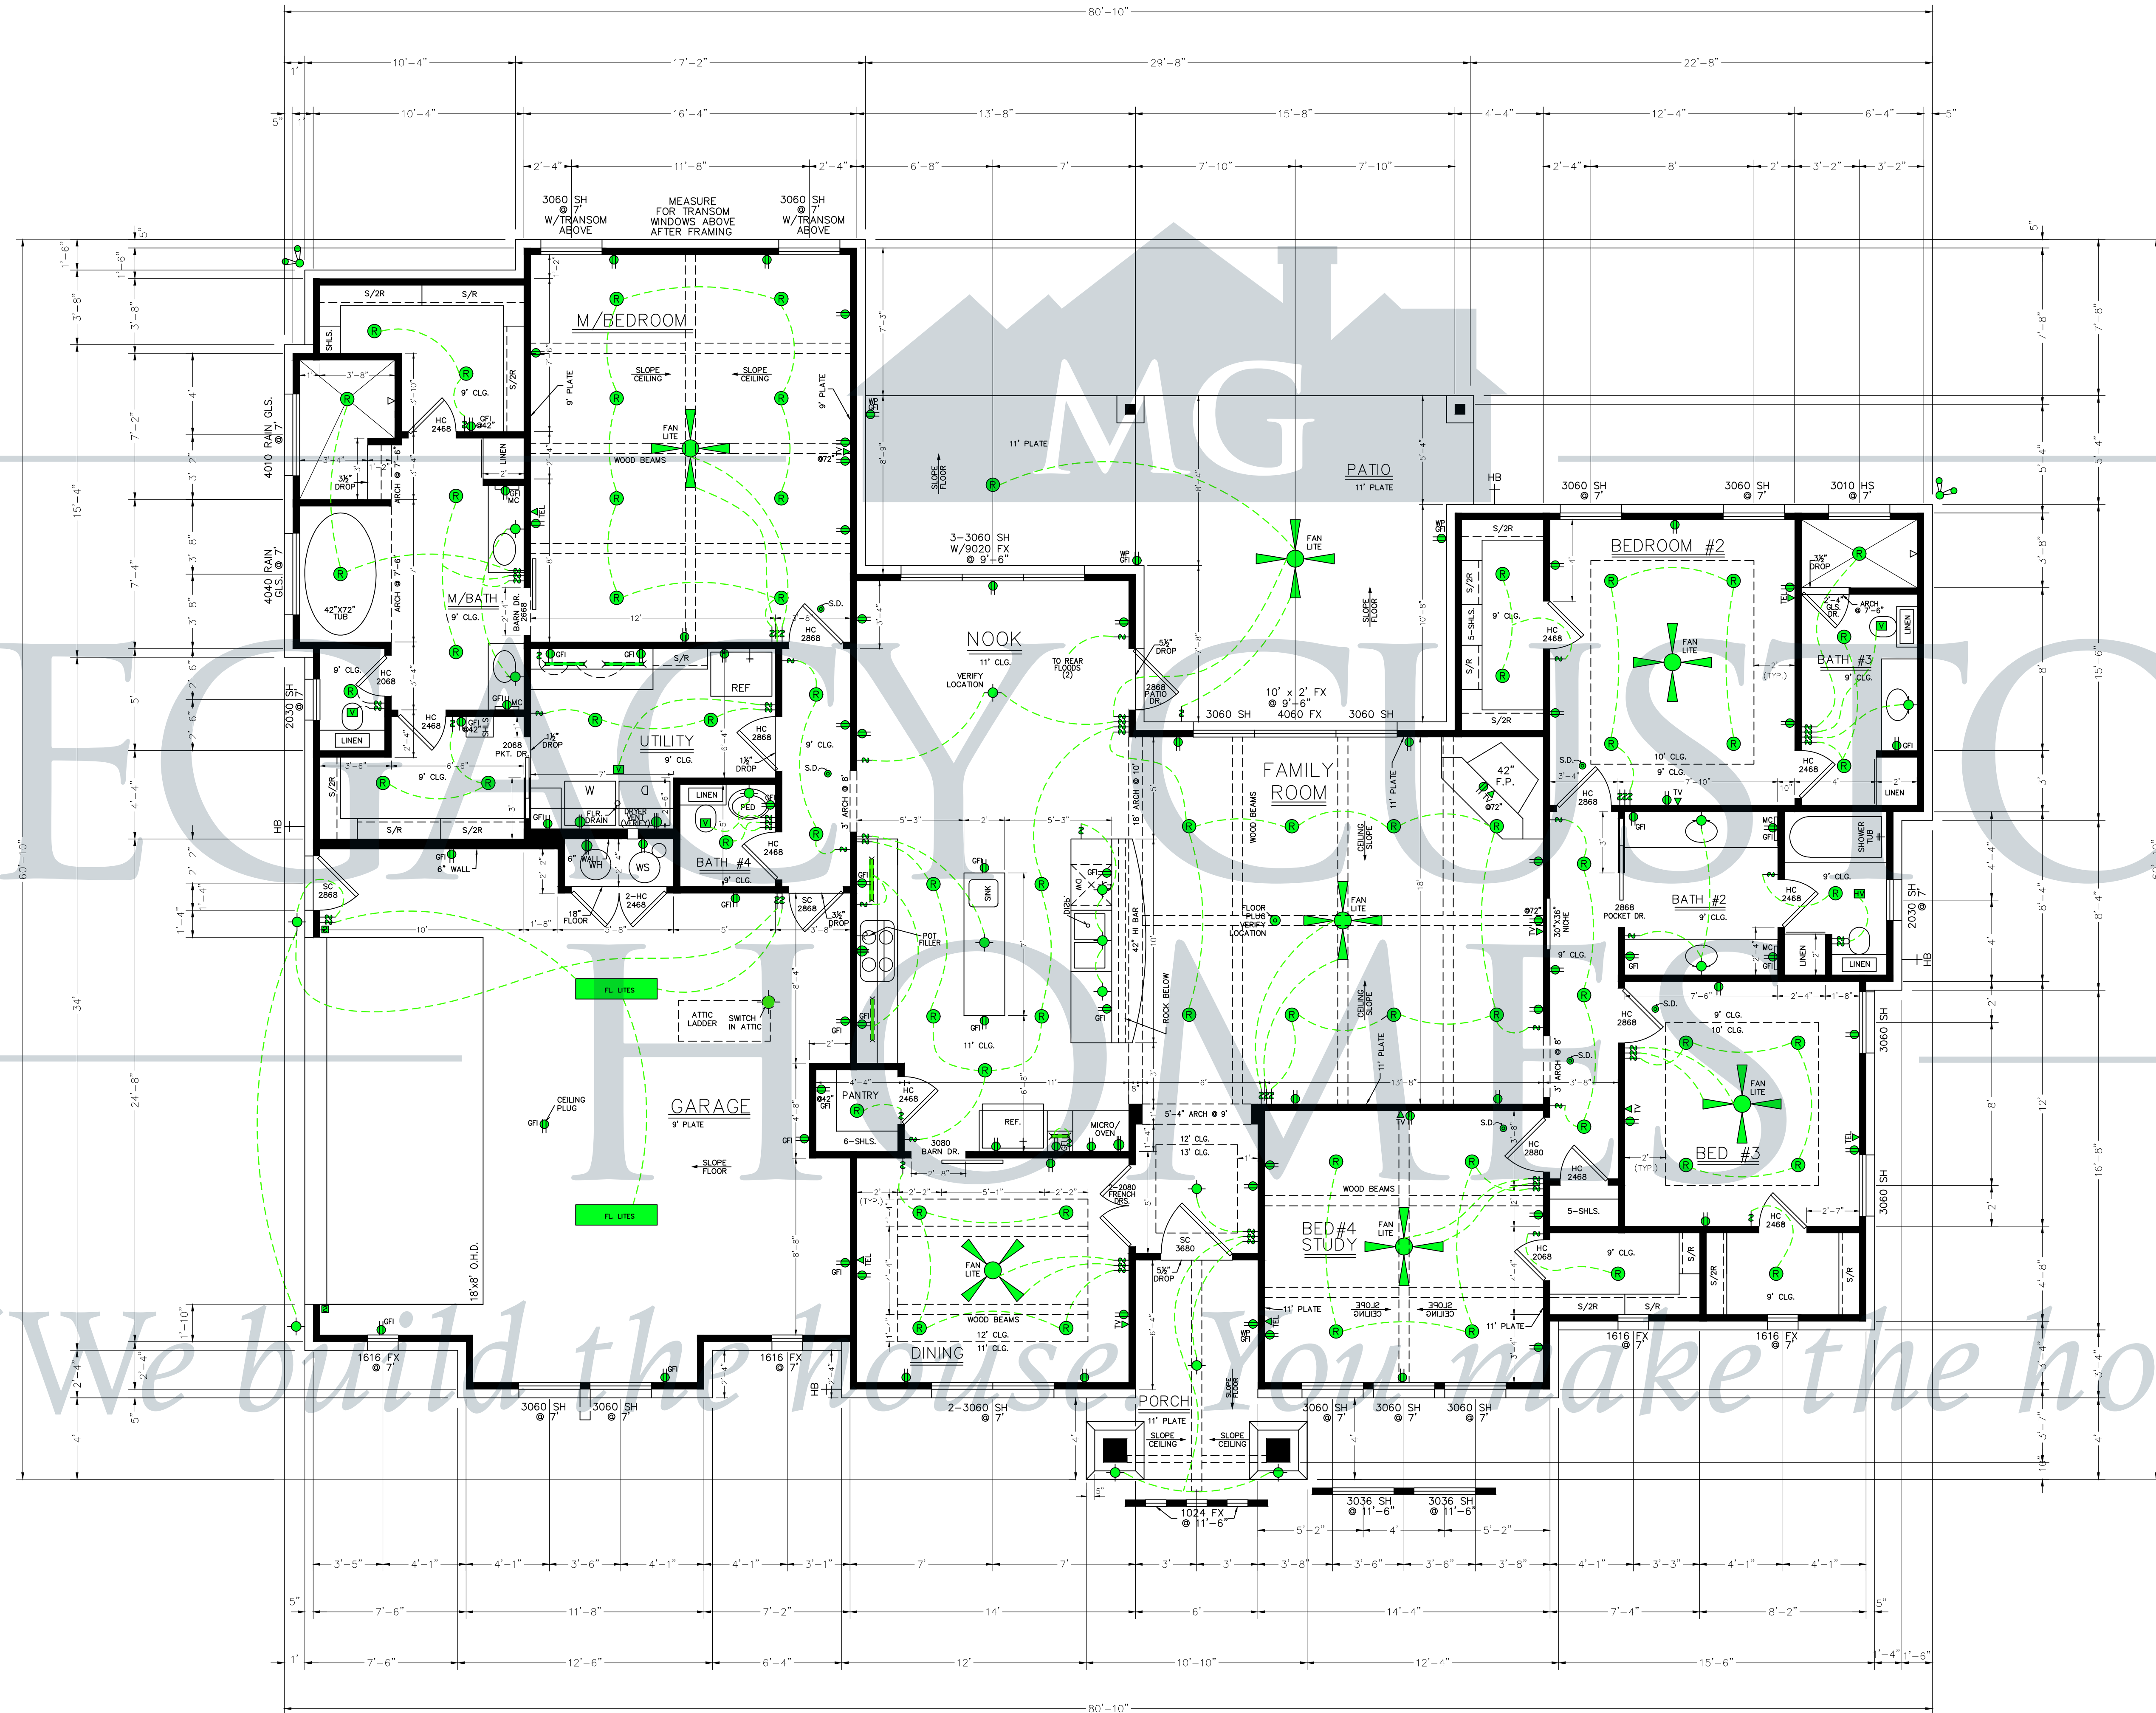

FLOOR PLAN TRADE ELEMENTS

MG LEGACY CUSTOM HOMES, LLC

"We build the house. You make the home."

ENVELOPE

M.G. LEGACY CUSTOM HOMES		ADDRESS	
SQUARE FOOTAGE:			
LIVING	=	2803	
GARAGE	=	661	
PATIO	=	358	
PORCH	=	83	

"We build the house you make the home."

ELECTRICAL

M.G. LEGACY CUSTOM HOMES		ADDRESS	
SQUARE FOOTAGE:			
LIVING	=	2803	
GARAGE	=	661	
PATIO	=	358	
PORCH	=	83	

"We build the house. You make the home."

CABINETS & SHELVING

M.G. LEGACY CUSTOM HOMES		ADDRESS	
SQUARE FOOTAGE:			
LIVING	=	2803	
GARAGE	=	661	
PATIO	=	358	
PORCH	=	83	

"We build the house. You make the home."

PLUMBING

M.G. LEGACY CUSTOM HOMES	
ADDRESS	
SQUARE FOOTAGE:	
LIVING	= 2803
GARAGE	= 661
PATIO	= 358
PORCH	= 83

"We build the house. You make the home."

DOORS & SWINGS

M.G. LEGACY CUSTOM HOMES	
ADDRESS	
SQUARE FOOTAGE:	
LIVING	= 2803
GARAGE	= 661
PATIO	= 358
PORCH	= 83

"We build the house. You make the home."