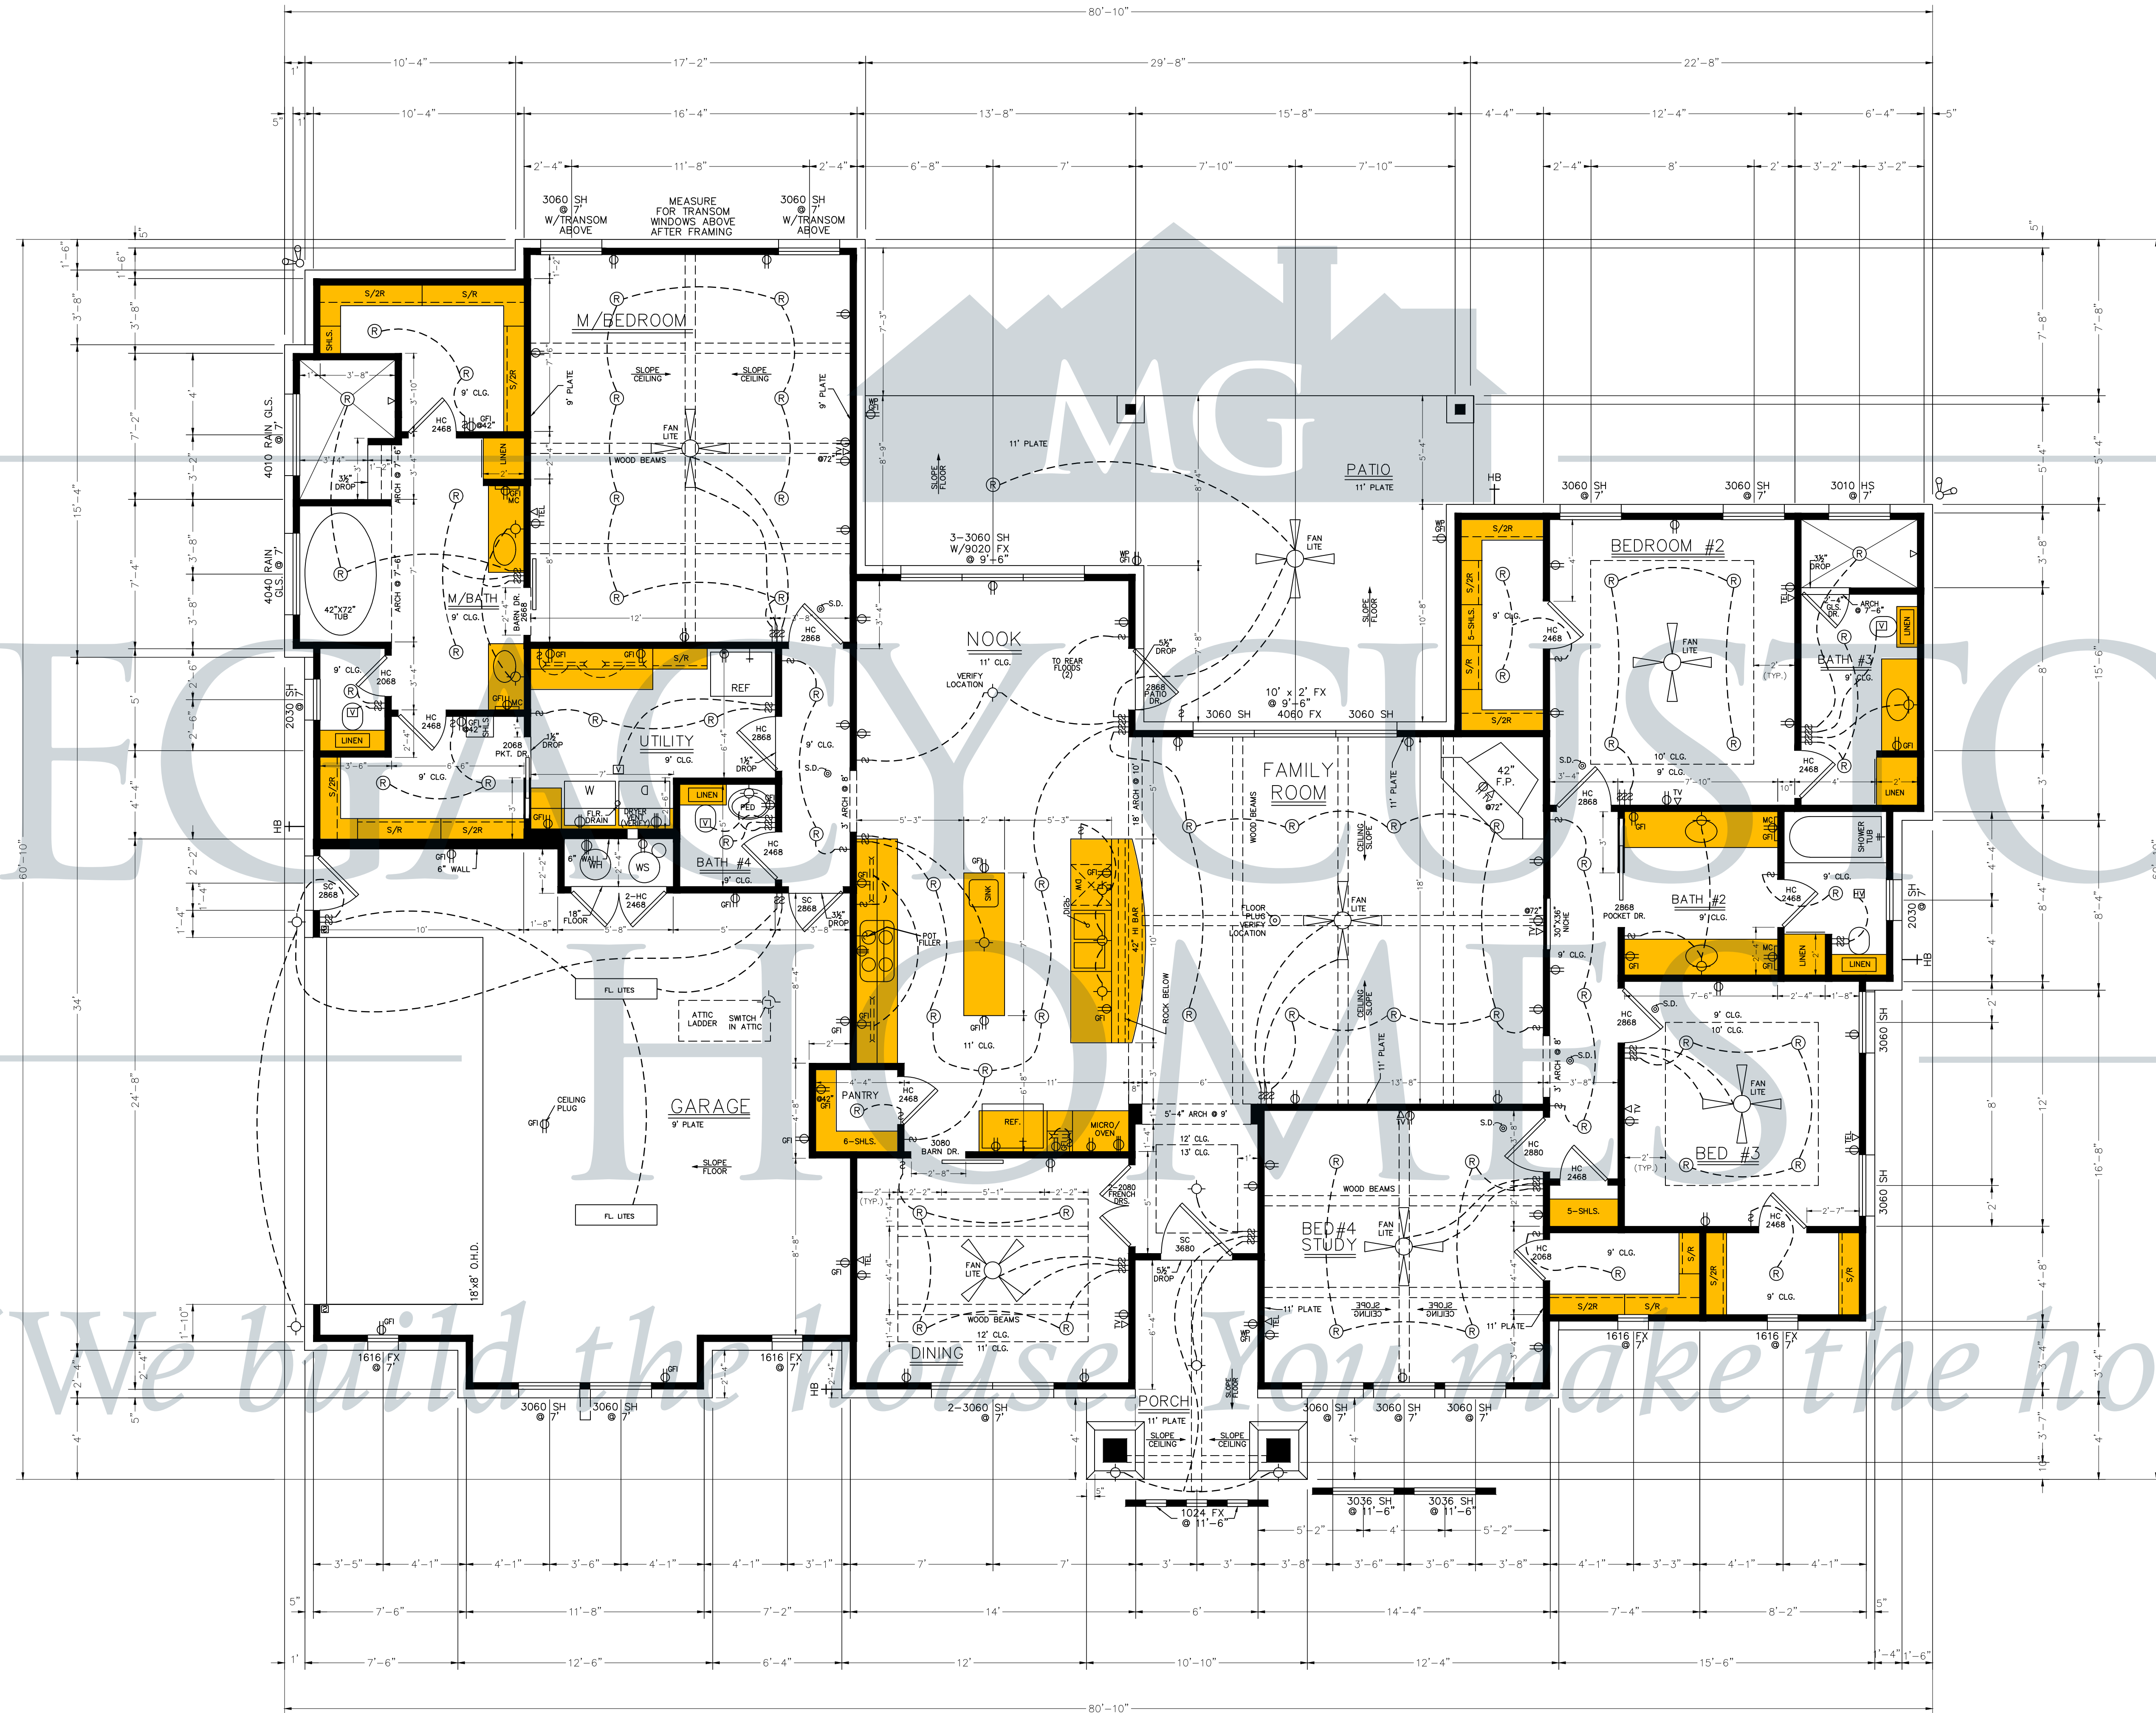

FLOOR PLAN TRADE ELEMENTS

MG LEGACY CUSTOM HOMES, LLC

"We build the house. You make the home."

ENVELOPE

M.G. LEGACY CUSTOM HOMES		ADDRESS	
SQUARE FOOTAGE:			
LIVING	=	2803	
GARAGE	=	661	
PATIO	=	358	
PORCH	=	83	

"We build the house you make the home."

ELECTRICAL

M.G. LEGACY CUSTOM HOMES		ADDRESS	
SQUARE FOOTAGE:			
LIVING	=	2803	
GARAGE	=	661	
PATIO	=	358	
PORCH	=	83	

"We build the house. You make the home."

CABINETS & SHELVING

M.G. LEGACY CUSTOM HOMES		ADDRESS	
SQUARE FOOTAGE:			
LIVING	=	2803	
GARAGE	=	661	
PATIO	=	358	
PORCH	=	83	

"We build the house. You make the home."

PLUMBING

M.G. LEGACY CUSTOM HOMES	
ADDRESS	
SQUARE FOOTAGE:	
LIVING	= 2803
GARAGE	= 661
PATIO	= 358
PORCH	= 83

"We build the house. You make the home."

DOORS & SWINGS

M.G. LEGACY CUSTOM HOMES	
ADDRESS	
SQUARE FOOTAGE:	
LIVING	= 2803
GARAGE	= 661
PATIO	= 358
PORCH	= 83

"We build the house. You make the home."